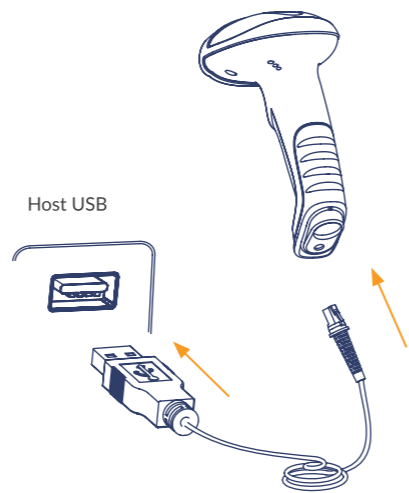

1

2

3

Note: The host refers to PC, POS or another terminal equipped with USB or RS-232 interface.

Note: Asterisks (**) indicate factory default values.

4

Disable terminating character suffix

** Enable terminating character suffix

** Set terminating character to CR (carriage return)

5

Caution

Use of controls or adjustments or performance of procedures other than those specified herein may result in hazardous radiation exposure.

IEC60825-1:2014