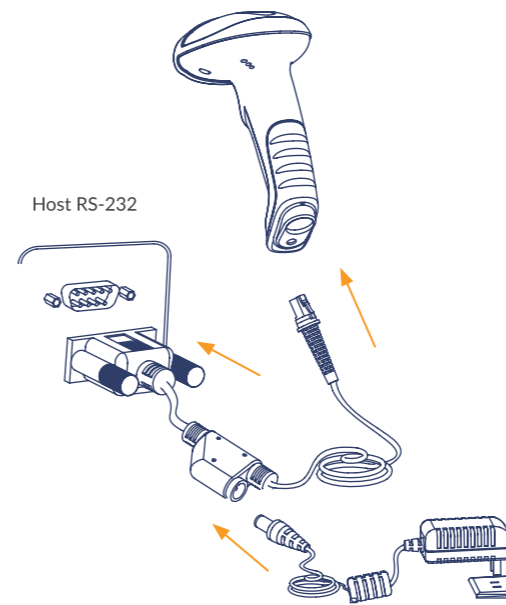

1

2

3

Note: The host refers to PC, POS or another terminal equipped with USB or RS-232 interface.

Note: Asterisks (**) indicate factory default values.

4

Disable terminating character suffix

** Enable terminating character suffix

** Set terminating character to CR (carriage return)

5

Caution

Use of controls or adjustments or performance of procedures other than those specified herein may result in hazardous radiation exposure.

IEC60825-1:2014